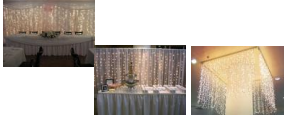

Your Decorative Lighting Solution For All Occasions

Use these lights for: Weddings, Garden, Parties, Diwali, Christmas, New Years

Create a backdrop or center-piece (see the pictures below for ideas)

Curtain lights : Curtain lights 4.0m drop - BW (steady)